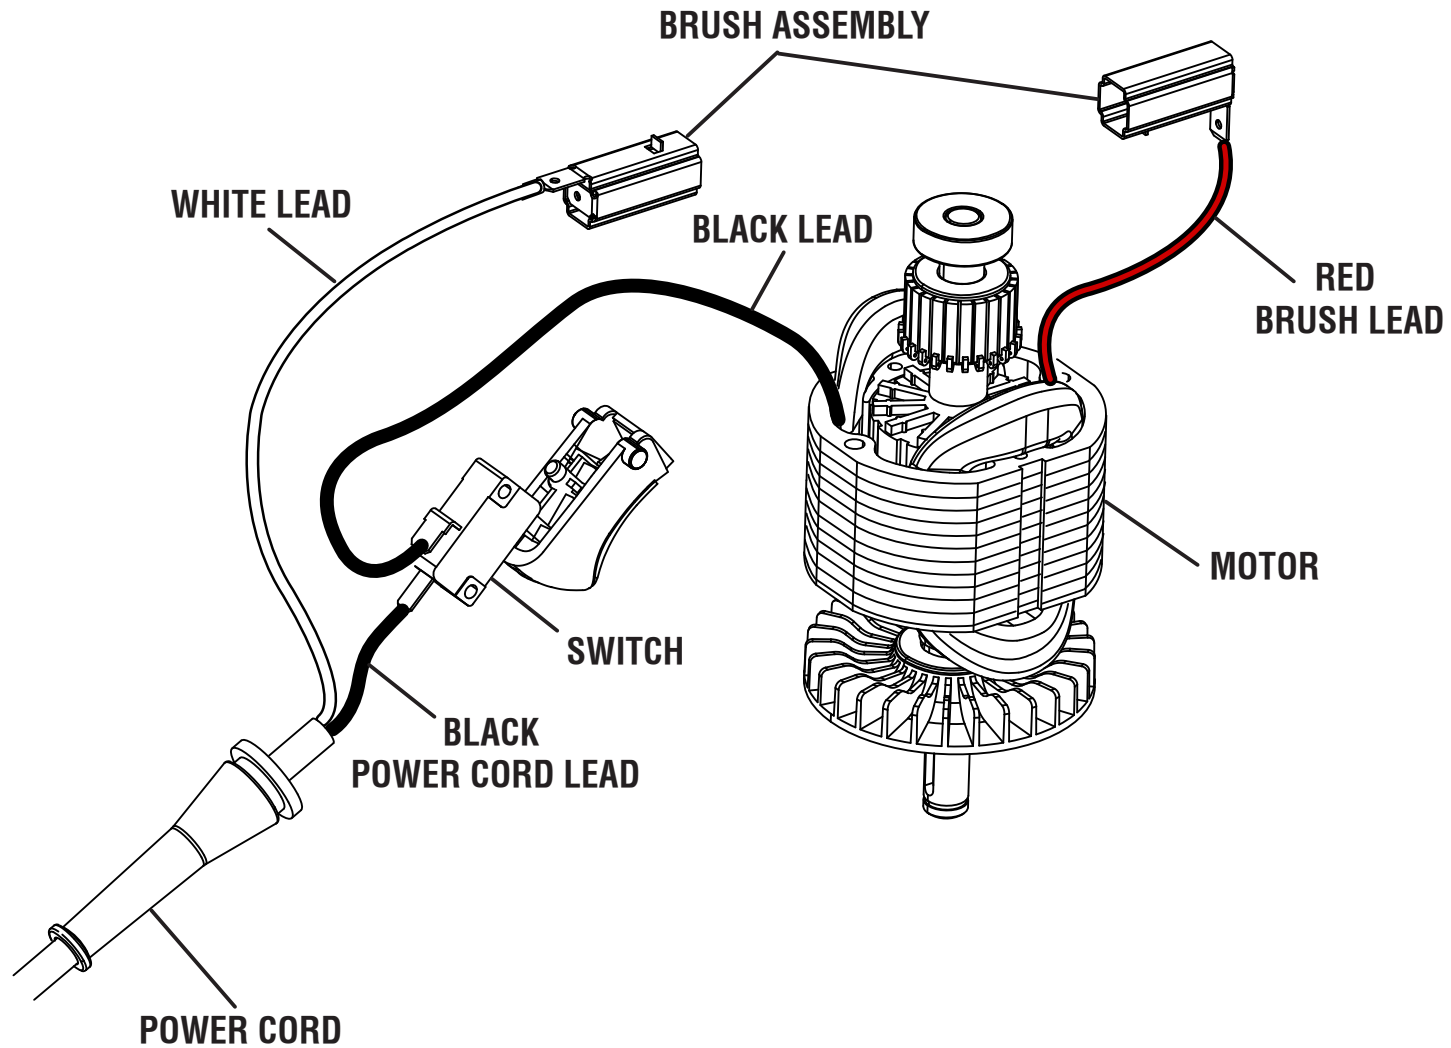

www.ryobitools.com

RYOBI BISCUIT JOINER – MODEL NUMBER JM83

RYOBI BISCUIT JOINER – MODEL NUMBER JM83

The model number will be found on a label attached to the motor housing. Always mention the model number in all correspondence regarding your **BISCUIT JOINER** or when ordering repair parts.

PARTS LIST

KEY NO.	PART NUMBER	DESCRIPTION	QTY	KEY NO.	PART NUMBER	DESCRIPTION	QTY
1	039846001075	Warning Label	2	17	039840001108	Dust Bag Assembly.....	1
2	039840001105	Fence and Height Adjustment Assembly (Inc. Key No. 1).....	1	18	039846001029	Bend Relief.....	1
3	039846001018	Screw (M4 x 30 mm)	1	19	039846001067	Power Cord.....	1
4	039846001066	Data Icon Label.....	1	20	039846001065	Logo Label.....	1
5	039846001019	Screw (M4 x 16 mm)	10	21	039846001064	Screw (M5 x 10 mm).....	4
6	039846001110	Motor Housing (Inc. Key Nos. 4 and 20).....	1	22	039846001063	Washer	4
7	039846001026	Brush Assembly	2	23	039846001062	Base	1
8	039840001103	Motor Assembly.....	1	24	039846001061	Screw (M8 x 20 mm).....	1
9	039846001025	Switch	1	25	039846001060	Blade Lock Washer.....	1
10	039846001022	Compression Spring	1	26	039846001059	Blade.....	1
11	039846001021	Switch Trigger	1	27	039846001058	Blade Washer.....	1
12	039846001041	Tension Spring	1	28	039846001016	Screw (M5 x 18 mm).....	2
13	039840001104	Gear Box Assembly	1	29	039846001014	Knob.....	1
14	039846001027	Screw (M4 x 14 mm).....	2	Not Shown:			
15	039846001028	Cord Clamp.....	1	039846001073	Tool Bag (Green)		
16	039840001106	Depth Rod Assembly	1	039846001074	#10 Biscuit Accessory Kit		
				995000014	Operator's Manual (961152746)		
				2-13-17			
				(Rev:01)			

RYOBI BISCUIT JOINER – MODEL NUMBER JM83

WIRING DIAGRAM