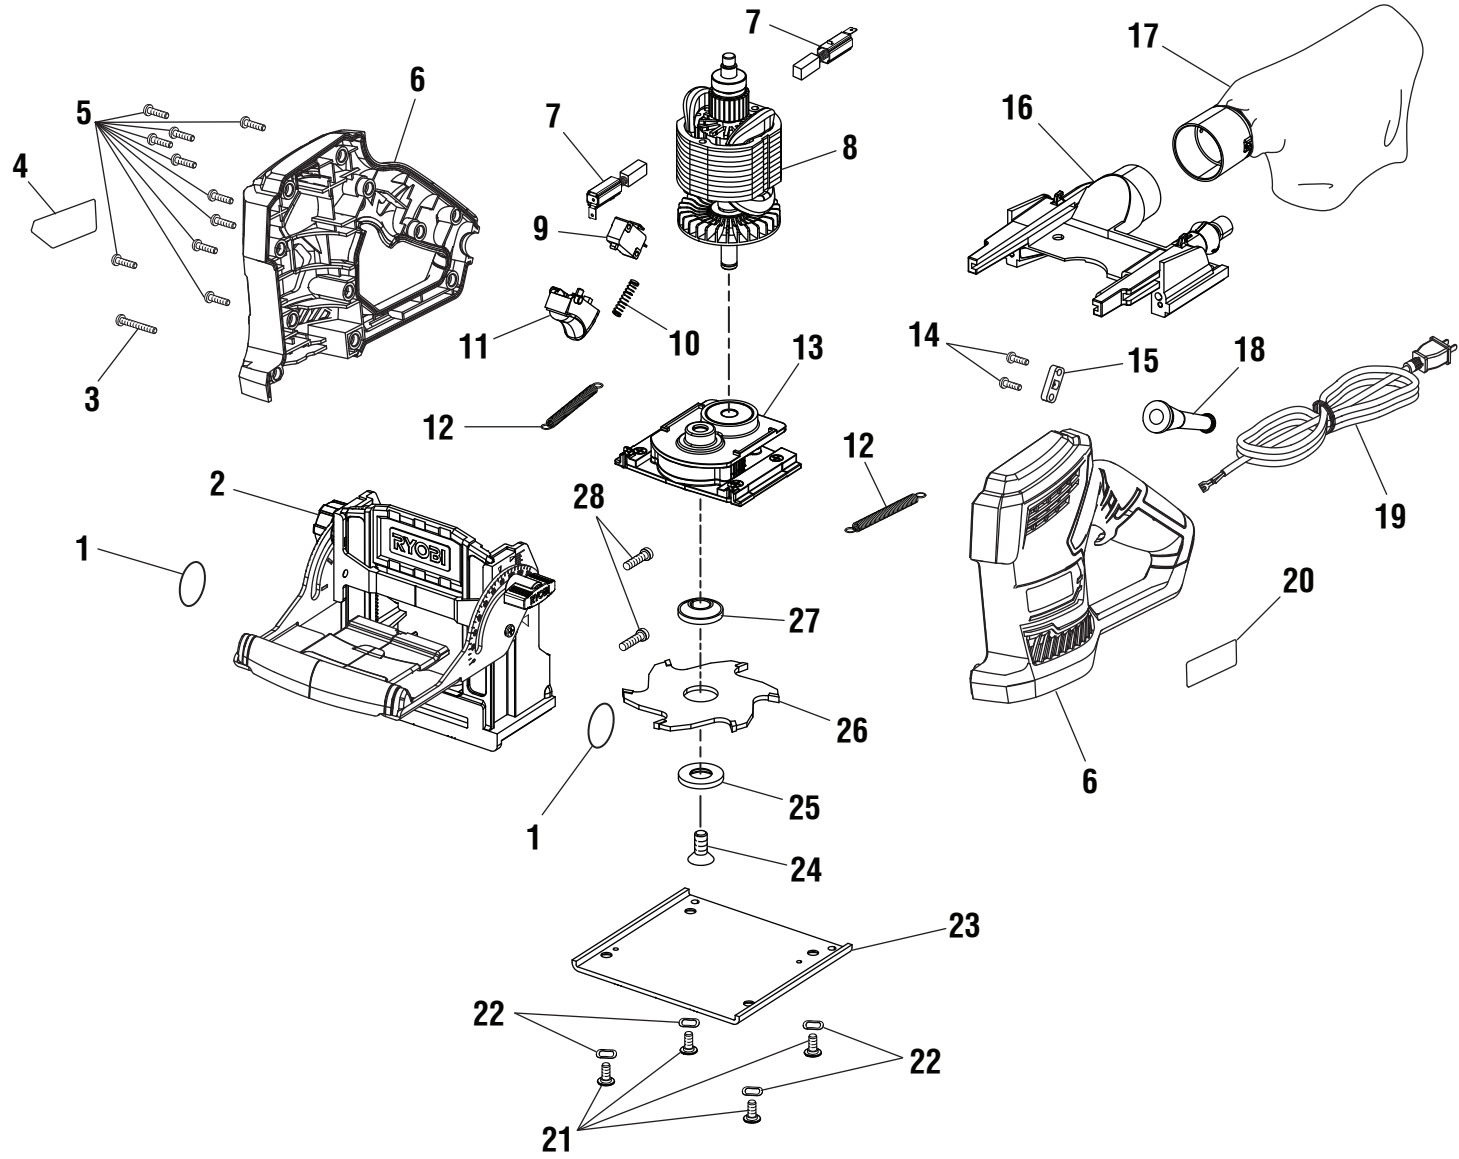

**RYOBI
BISCUIT JOINER
MODEL NUMBER JM83
REPAIR SHEET**

ONE WORLD TECHNOLOGIES, INC.

1428 Pearman Dairy Road, Anderson, SC 29625 • Phone 1-800-525-2579
États-Unis, Téléphone 1-800-525-2579 • USA, Teléfono 1-800-525-2579

www.ryobitools.com

RYOBI BISCUIT JOINER – MODEL NUMBER JM83

RYOBI BISCUIT JOINER – MODEL NUMBER JM83

The model number will be found on a label attached to the motor housing. Always mention the model number in all correspondence regarding your **BISCUIT JOINER** or when ordering repair parts.

PARTS LIST

KEY NO.	PART NUMBER	DESCRIPTION	QTY	KEY NO.	PART NUMBER	DESCRIPTION	QTY
1	039846001075	Warning Label	2	17	039840001108	Dust Bag Assembly.....	1
2	039840001105	Fence and Height Adjustment Assembly (Inc. Key No. 1).....	1	18	039846001029	Bend Relief.....	1
3	039846001018	Screw (M4 x 30 mm)	1	19	039846001067	Power Cord.....	1
4	039846001066	Data Icon Label.....	1	20	039846001065	Logo Label.....	1
5	039846001019	Screw (M4 x 16 mm)	10	21	039846001064	Screw (M5 x 10 mm).....	4
6	039846001110	Motor Housing (Inc. Key Nos. 4 and 20).....	1	22	039846001063	Washer	4
7	039846001026	Brush Assembly	2	23	039846001062	Base	1
8	039840001103	Motor Assembly.....	1	24	039846001061	Screw (M8 x 20 mm).....	1
9	039846001025	Switch	1	25	039846001060	Blade Lock Washer.....	1
10	039846001022	Compression Spring	1	26	039846001059	Blade.....	1
11	039846001021	Switch Trigger	1	27	039846001058	Blade Washer.....	1
12	039846001041	Tension Spring	1	28	039846001016	Screw (M5 x 18 mm).....	2
13	039840001104	Gear Box Assembly	1	29	039846001014	Knob.....	1
14	039846001027	Screw (M4 x 14 mm).....	2	Not Shown:			
15	039846001028	Cord Clamp.....	1	039846001073	Tool Bag (Green)		
16	039840001106	Depth Rod Assembly	1	039846001074	#10 Biscuit Accessory Kit		
				995000014	Operator's Manual (961152746)		
				2-13-17			
				(Rev:01)			

RYOBI BISCUIT JOINER – MODEL NUMBER JM83

WIRING DIAGRAM